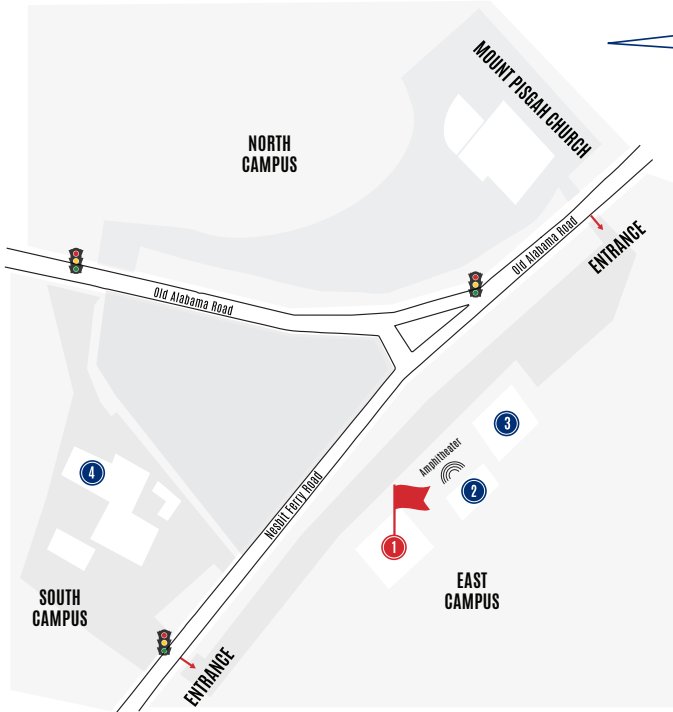

mount pisgah

CHRISTIAN SCHOOL

We are looking forward to welcoming you...
WE ARE PISGAH.

Patriot Athletic Campus

9825 Brumbelow Rd.,
Johns Creek

- 1 Upper School, Geier Hall 
- 2 Middle School
- 3 Drummond Athletic Center
- 4 Lower School

LEARN MORE AND AT MOUNTPISGAHSCHOOL.ORG

Main Campus: 9875 Nesbit Ferry Road | Johns Creek, GA 30022

Mailing Address: 9820 Nesbit Ferry Road | Johns Creek, GA 30022